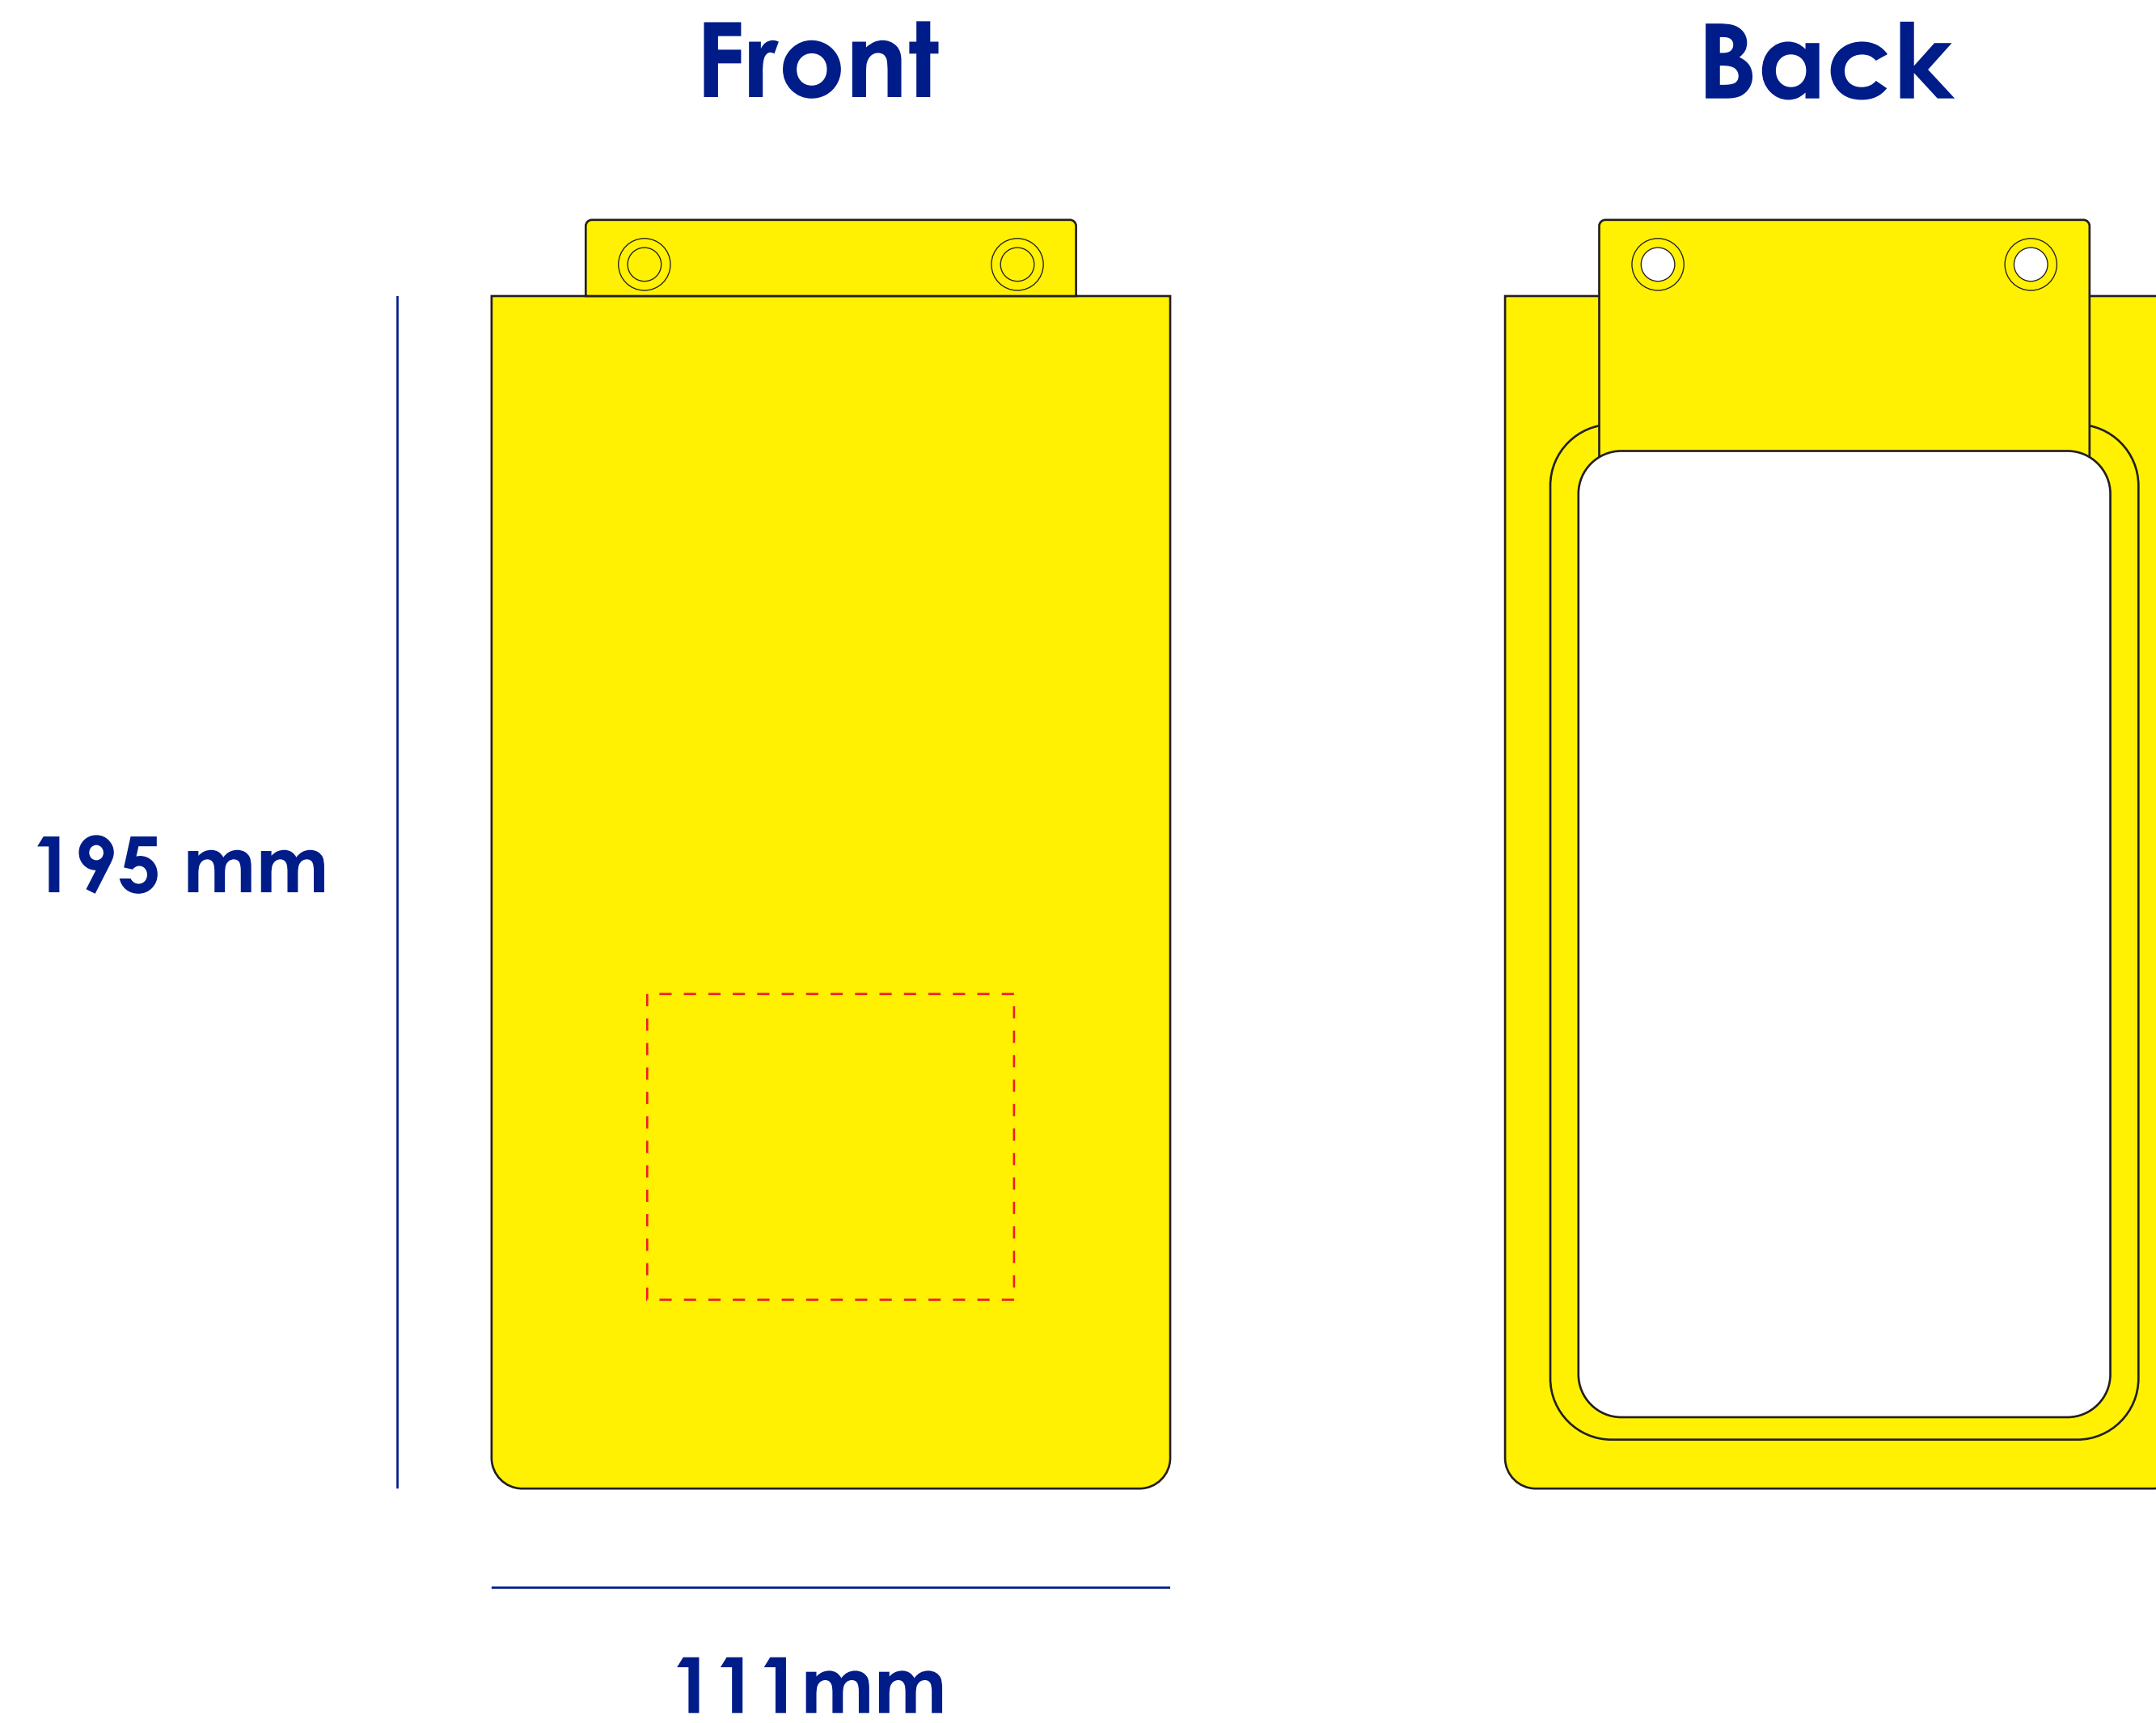

## Colours

-

## Product Colour

Yellow

Clear

**Waterproof Phone Pouch**  
**110 mm\* 270 mm**  
**Branding Method: Silk Print**

## Logo Size

Max 60\*50 mm